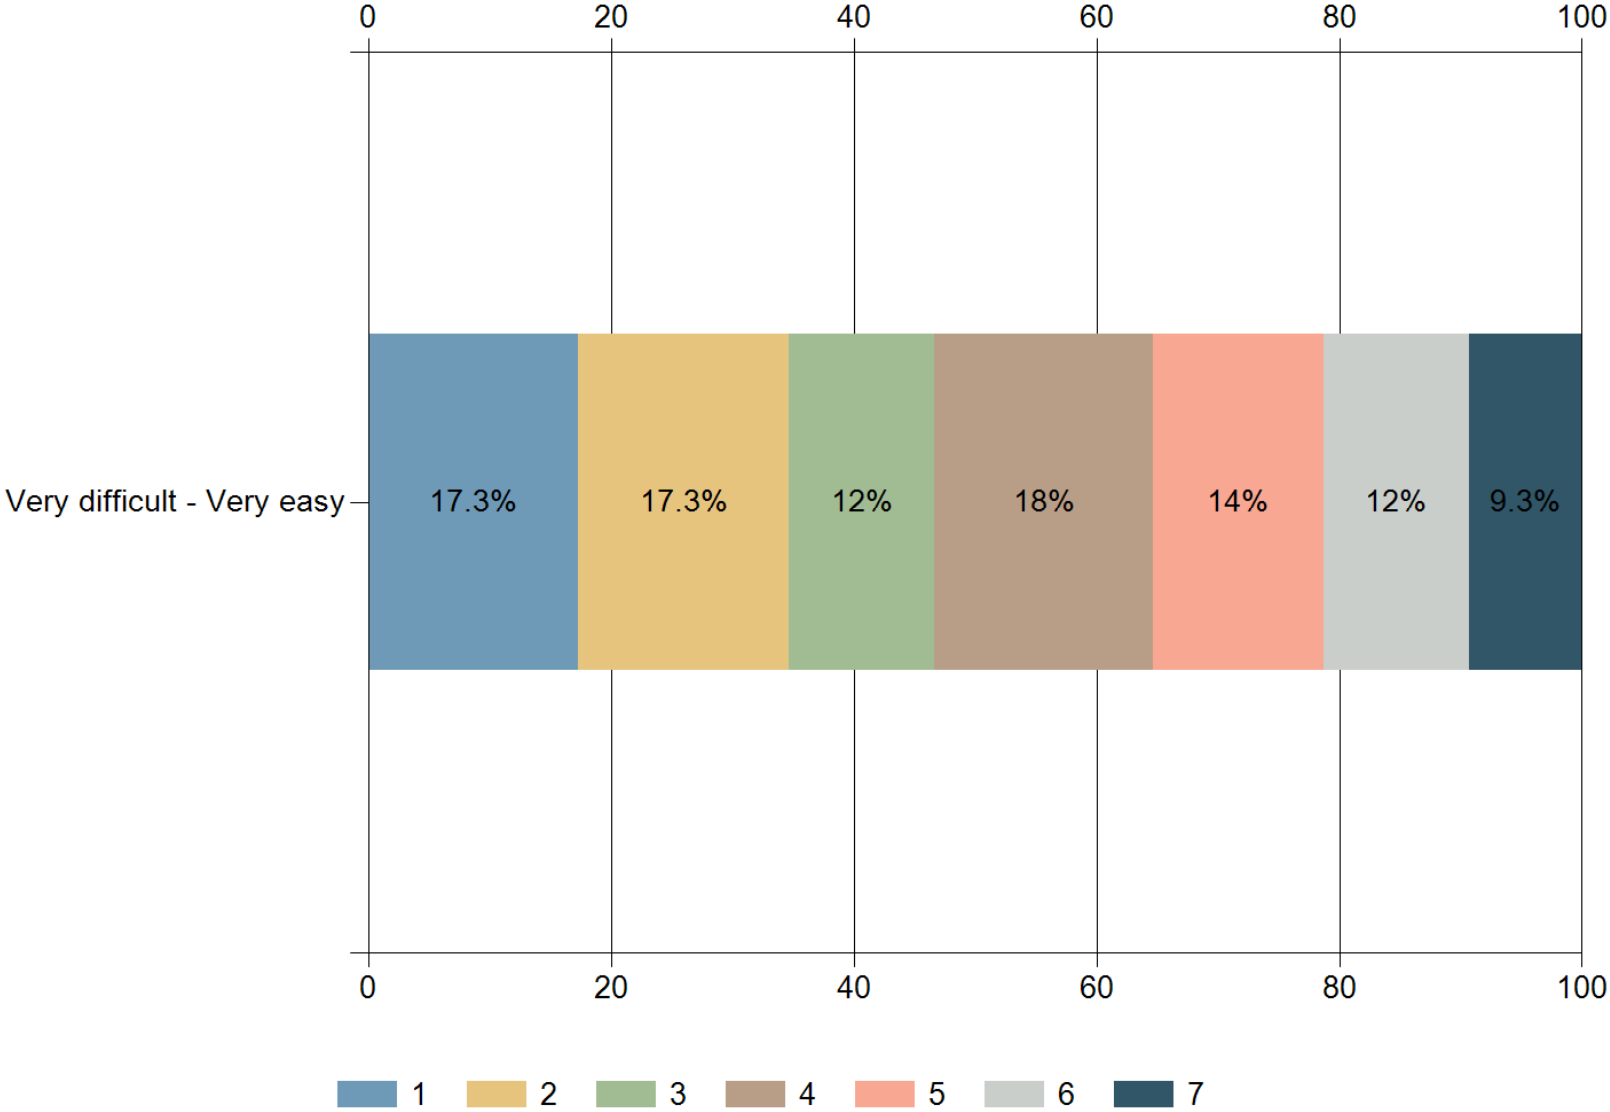

De deltager løbende i surveys omkring vigtige forhold i deres hverdagsliv. Tidligere er der lavet en survey om Civic Participation, og der er planlagt to surveys om Daycare & Schooling samt Study and Work i resten af projektperioden.

1. Please rate your current housing situation:

2. Are you currently looking for accommodation?

3. What are the reasons that you are currently looking for accommodation?

4. Please rate how easy it was to find your current accommodation